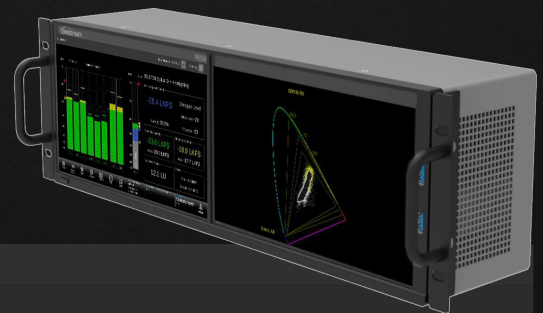

BROADCAST - Teleprompter

Autocue	Master MSP20 Mirror
CueScript	Cue iT Production System incl. CueB and CSSC - Desktop Scroll Control

VIDEO - PPU (Portable Production Unit) Kairos*

NEW	Panasonic	Kairos AT-KC200E Core Main Frame	
NEW	Panasonic	Kairos AT-KC10C2G Compact Control Panel	
NEW	Panasonic	Kairos AT-KC20M1G SDI I/O Board	8 x SDI In / 4 x SDI out / Ref.
NEW	Panasonic	Kairos AT-SFC10 Creator GUI	License incl. PC / Laptop
NEW	Panasonic	Kairos AT-SF005 Audio Mixer Option	License
NEW	Panasonic	Kairos AT-SFE03 NMOS Option	License
NEW	Panasonic	Kairos AT-SFTC10 Touch Control Option	License
NEW	Panasonic	Kairos AT-SFE01 RossTalk Option	License
	AJA	Kumo 16x16 Compact - 12G-SDI Router	16 x 16 SDI 12G
	Teletream/Tektronix	SPG9000 Timing and Reference Generator	Incl. Dual PTP License
	Netgear	M4350-16V4C Fully Managed Switch	
	APC	Smart UPS 3000I	

*** Several Camera (Panasonic/Grass Valley) PPU Racks on request

KAIROS

VIDEO - Vision Mixer IP

NEW	Panasonic	Kairos AT-KC200E Core Main Frame	
NEW	Panasonic	Kairos AT-KC10C1 Control Panel	
NEW	Panasonic	Kairos AT-KC10C2G Compact Control Panel	
NEW	Panasonic	Kairos AT-KC20M1G SDI I/O Board	8 x SDI In / 4 x SDI out / Ref.
NEW	Panasonic	Kairos AT-SFC10 Creator GUI	License incl. Laptop
NEW	Panasonic	Kairos AT-SF005 Audio Mixer Option	License
NEW	Panasonic	Kairos AT-SFE03 NMOS Option	License
NEW	Panasonic	Kairos AT-SFTC10 Touch Control Option	License
NEW	Panasonic	Kairos AT-SFE01 RossTalk Option	License

VIDEO - IP

	Mellanox	SN2010 10/25/100GbE Ethernet Switch	
NEW	Netgear	M4350-16V4C Fully Managed Switch	
	Telestream/Tektronix	SPG9000 Timing and Reference Generator	Incl. Dual PTP License
	Telestream/Tektronix	ECO8000 Automatic Changeover Unit	
NEW	Telestream/Tektronix	PRISM MPD-200 dual screen waveform monitor	Incl. PTP License
	Embrionix	SFP+ Dual Transmitter HD-BNC 3G/12G	
NEW	Embrionix	SFP+ Dual Receiver HD-BNC 3G/12G	